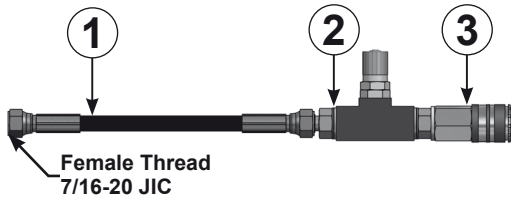

EC 37 is equipped with:

- 1-Pressure regulator **LTH 600**
- 2-Hose **TFRR 3000**
- 3-Shut off valve **EC VP**
- 4-Female Quick Coupling **QCF 1/4**
- 5-Charging adapter **18 CG 1-Q (G1/8")**
- 6-Charging adapter **06 CG 2-Q (M6)**

NITROGEN TANK		MALE THREAD		NITROGEN TANK		FEMALE THREAD	
THREAD		TANK ADAPTER		THREAD		TANK ADAPTER	
W24,32x1/14"	AC 210		W24,32x1/14" / W21,7x1/14"	W22x1/14"	AC 220		W22x1/14" / W21,7x1/14"
G3/4"	AC 340		G3/4" / W21,7x1/14"	W24,32x1/14"	AC 230		W24,32x1/14" / W21,7x1/14"
G5/8"	AC 585		G5/8" / W21,7x1/14"	W21,7x1/14"	AC 270		W21,7x1/14" / W21,7x1/14"
				G3/8"	AC 380		G3/8" / W21,7x1/14"
				G5/8"	AC 580		G5/8" / W21,7x1/14"

LTH 600

18 CG 1-Q

06 CG 2-Q

EC 38

EC 38 is equipped with:

- 1-Hose **TFRR 3000**
- 2-Shut off valve **EC VP**
- 3-Female Quick Coupling **QCF 1/4**

EC VP

EC 39

EC 39 is equipped with:

- 1-Adapter **AC 500**
- 2-Adapter **7RM2**
- 3-Hose **TFRR 3000**
- 4-Shut off valve **EC VP**
- 5-Female Quick Coupling **QCF 1/4**

Only to be used with a gauge