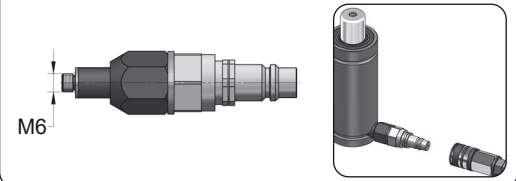

EC 37 is equipped with:

- 1-Pressure regulator **LTH 600**
- 2-Hose **TFRR 3000**
- 3-Shut off valve **EC VP**
- 4-Female Quick Coupling **QCF 1/4**
- 5-Charging adapter **18 CG 1-Q (G1/8")**
- 6-Charging adapter **06 CG 2-Q (M6)**

NITROGEN TANK		MALE THREAD		NITROGEN TANK		FEMALE THREAD	
THREAD		TANK ADAPTER		THREAD		TANK ADAPTER	
W24,32x1/14"	AC 210		W24,32x1/14" / W21,7x1/14"	W22x1/14"	AC 220		W22x1/14" / W21,7x1/14"
G3/4"	AC 340		G3/4" / W21,7x1/14"	W24,32x1/14"	AC 230		W24,32x1/14" / W21,7x1/14"
G5/8"	AC 585		G5/8" / W21,7x1/14"	W21,7x1/14"	AC 270		W21,7x1/14" / W21,7x1/14"
				G3/8"	AC 380		G3/8" / W21,7x1/14"
				G5/8"	AC 580		G5/8" / W21,7x1/14"

LTH 600

18 CG 1-Q

06 CG 2-Q

EC 38

EC 38 is equipped with:

- 1-Hose **TFRR 3000**
- 2-Shut off valve **EC VP**
- 3-Female Quick Coupling **QCF 1/4**

EC VP

EC 39