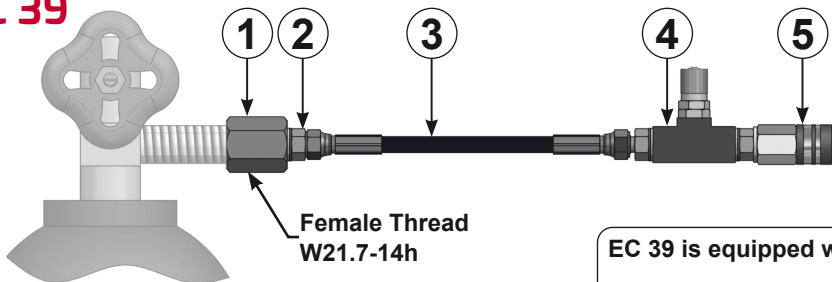

EC 37 is equipped with:

- 1-Pressure regulator **LTH 600**
- 2-Hose **TFRR 3000**
- 3-Shut off valve **EC VP**
- 4-Female Quick Coupling **QCF 1/4**
- 5-Charging adapter **18 CG 1-Q (G1/8")**
- 6-Charging adapter **06 CG 2-Q (M6)**

NITROGEN TANK		MALE THREAD		NITROGEN TANK		FEMALE THREAD	
THREAD		TANK ADAPTER		THREAD		TANK ADAPTER	
W24,32x1/14"	AC 210		W24,32x1/14" / W21,7x1/14"	W22x1/14"	AC 220		W22x1/14" / W21,7x1/14"
G3/4"	AC 340		G3/4" / W21,7x1/14"	W24,32x1/14"	AC 230		W24,32x1/14" / W21,7x1/14"
G5/8"	AC 585		G5/8" / W21,7x1/14"	W21,7x1/14"	AC 270		W21,7x1/14" / W21,7x1/14"
				G3/8"	AC 380		G3/8" / W21,7x1/14"
				G5/8"	AC 580		G5/8" / W21,7x1/14"

LTH 600

18 CG 1-Q

06 CG 2-Q

EC 38

EC 38 is equipped with:

- 1-Hose **TFRR 3000**
- 2-Shut off valve **EC VP**
- 3-Female Quick Coupling **QCF 1/4**

EC VP

EC 39

EC 39 is equipped with:

- 1-Adapter **AC 500**
- 2-Adapter **7RM2**
- 3-Hose **TFRR 3000**
- 4-Shut off valve **EC VP**
- 5-Female Quick Coupling **QCF 1/4**

Only to be used with a gauge