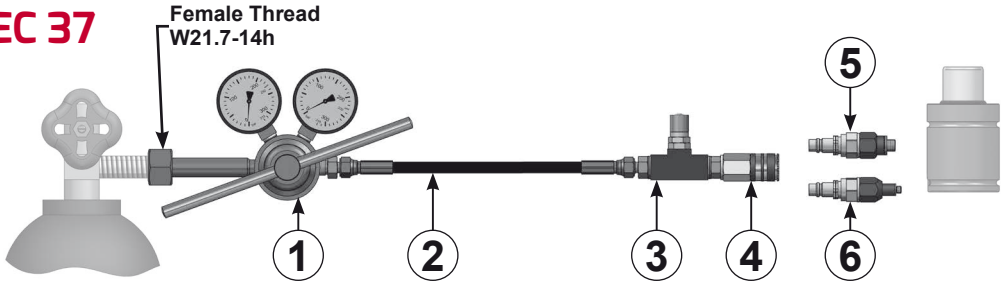

SERVICE EQUIPMENT

Hosed Systems

EC 37

CHARGING UNIT

The Charging Unit EC 37 let you:

- Check the pressure from the nitrogen tank.
- Charging pressure to self-contained gas springs.
- Charging pressure to hoses systems.

EC 37 is equipped with:

- 1-Pressure regulator **LTH 600**
- 2-Hose **TFRR 3000**
- 3-Shut off valve **EC VP**
- 4-Female Quick Coupling **QCF 1/4**
- 5-Charging adapter **18 CG 1-Q (G1/8")**
- 6-Charging adapter **06 CG 2-Q (M6)**

LTH 600

18 CG 1-Q

06 CG 2-Q

EC 38

EC 38 is equipped with:

- 1-Hose **TFRR 3000**
- 2-Shut off valve **EC VP**
- 3-Female Quick Coupling **QCF 1/4**

EC VP

EC 39

EC 39 is equipped with:

- 1-Adapter **AC 500**
- 2-Adapter **7RM2**
- 3-Hose **TFRR 3000**
- 4-Shut off valve **EC VP**
- 5-Female Quick Coupling **QCF 1/4**

Only to be used with a gauge