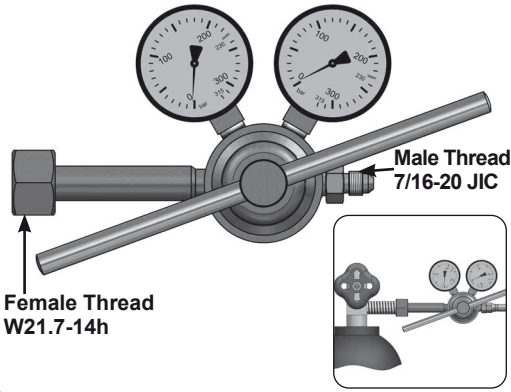

SERVICE EQUIPMENT

Hosed Systems

EC 37

CHARGING UNIT

The Charging Unit EC 37 let you:

- Check the pressure from the nitrogen tank.
- Charging pressure to self-contained gas springs.
- Charging pressure to hoses systems.

EC 37 is equipped with:

- 1-Pressure regulator **LTH 600**
- 2-Hose **TFRR 3000**
- 3-Shut off valve **EC VP**
- 4-Female Quick Coupling **QCF 1/4**
- 5-Charging adapter **18 CG 1-Q (G1/8")**
- 6-Charging adapter **06 CG 2-Q (M6)**

LTH 600

18 CG 1-Q

06 CG 2-Q

EC 38

EC 38 is equipped with:

- 1-Hose **TFRR 3000**
- 2-Shut off valve **EC VP**
- 3-Female Quick Coupling **QCF 1/4**

EC VP

EC 39

EC 39 is equipped with:

- 1-Adapter **AC 500**
- 2-Adapter **7RM2**
- 3-Hose **TFRR 3000**
- 4-Shut off valve **EC VP**
- 5-Female Quick Coupling **QCF 1/4**

Only to be used with a gauge