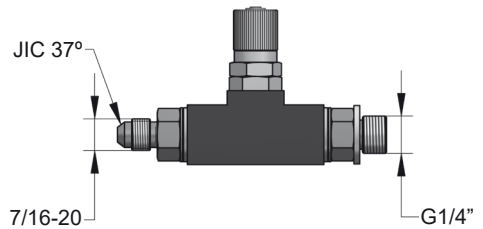

NITROGEN TANK		MALE THREAD		NITROGEN TANK		FEMALE THREAD	
THREAD		TANK ADAPTER		THREAD		TANK ADAPTER	
W24,32x1/14"	AC 210		W24,32x1/14" / W21,7x1/14"	W22x1/14"	AC 220		W22x1/14" / W21,7x1/14"
G3/4"	AC 340		G3/4" / W21,7x1/14"	W24,32x1/14"	AC 230		W24,32x1/14" / W21,7x1/14"
G5/8"	AC 585		G5/8" / W21,7x1/14"	W21,7x1/14"	AC 270		W21,7x1/14" / W21,7x1/14"
				G3/8"	AC 380		G3/8" / W21,7x1/14"
				G5/8"	AC 580		G5/8" / W21,7x1/14"

LTH 600

18 CG 1-Q

06 CG 2-Q

EC 38

EC 38 is equipped with:

- 1-Hose **TFRR 3000**
- 2-Shut off valve **EC VP**
- 3-Female Quick Coupling **QCF 1/4**

EC VP

EC 39

EC 39 is equipped with:

- 1-Adapter **AC 500**
- 2-Adapter **7RM2**
- 3-Hose **TFRR 3000**
- 4-Shut off valve **EC VP**
- 5-Female Quick Coupling **QCF 1/4**

Only to be used with a gauge